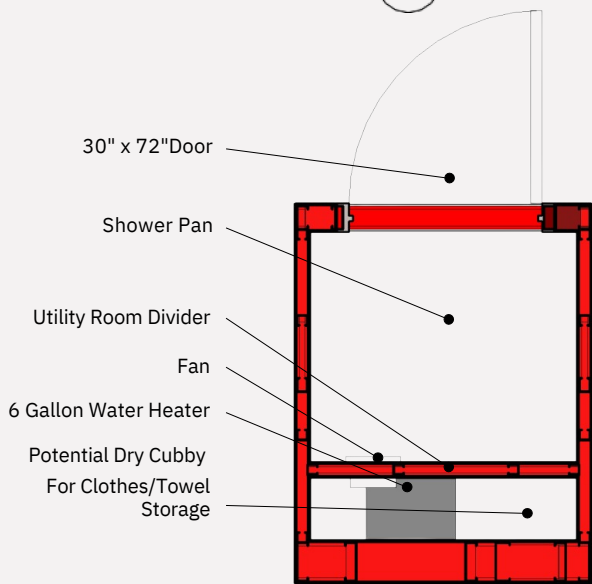

2 Sani-Mate Shower Pod