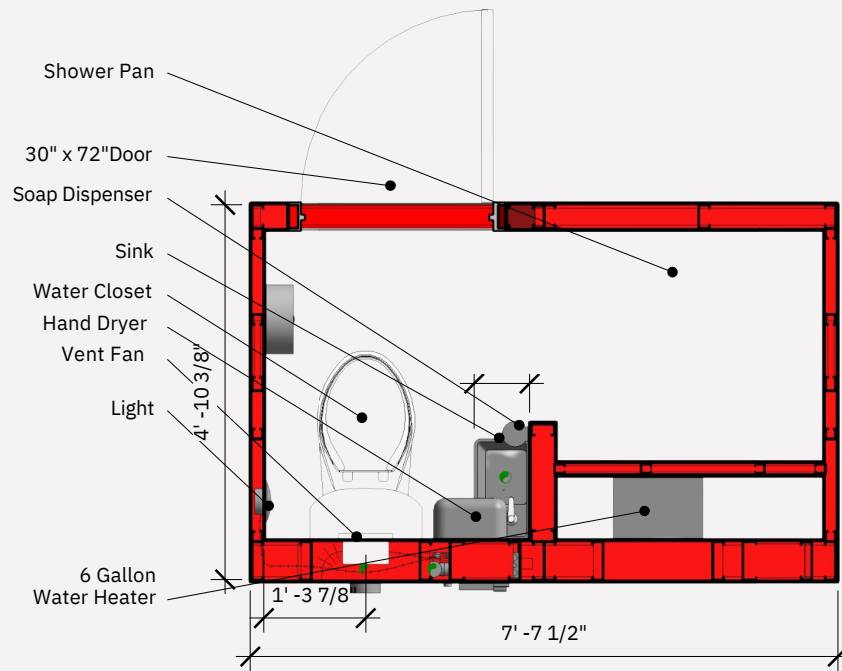

1 Sani-Mate Shower Restroom Pod