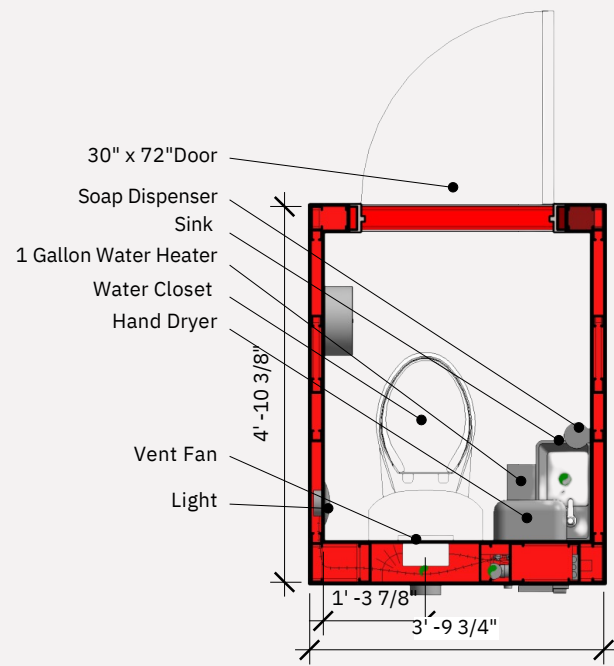

3 Sani-Mate Restroom Pod

4 in 5 Eventgoers (81%)
WOULD RATHER USE A **FLUSHING TOILET**

21STCENTURYSANITATIONCOALITION.ORG YouGov
What the world thinks

Benefits

- Pod Units Take Up Less Space Than Trailers
- Efficient Transit For Large Events
- Elevated Experience
- Customize Your Look With Vinyl Wrapping Services
- The Sani-Mate Restroom Pods provide full restroom amenities