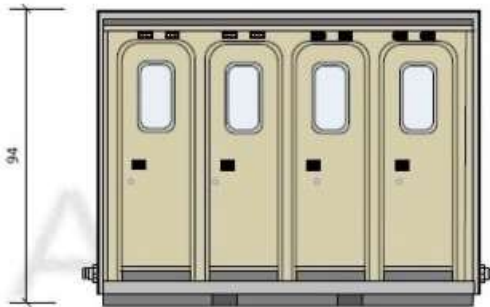

- 8 Jets CVS Toilets
- Obscure skylights in radius doors
- Auto door closers Vacant Occupied deadbolts
- Solar powered with 100 watt panel and 1 GEL battery
- Vandal resistant pebble finished wall panels
- Automatic body sensing lighting and occupancy indicator
- All metal and composite construction
- Forklift pockets all sides
- 2 2.5" Camlock male vacuum connections
- 2 .75" camlock female water connections

Sides Slide in for Transport