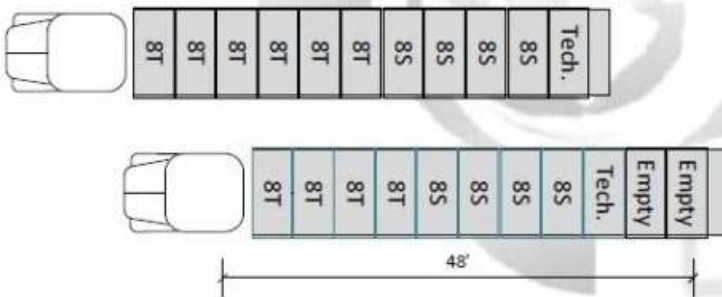

Ship & Slide
88 toilets or 88 sinks on 48' trailer
Sink toilet & pump modules all have same footprint for transport