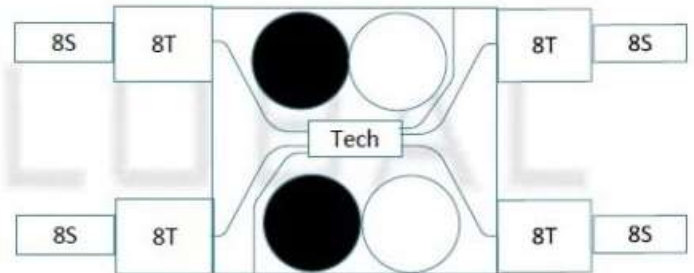

VAC-TOILET SHIP & SLIDE SKID 8 - TOILET MODULE | TRVT50041

Ship & Slide Extravaganza Package
72 toilets 64 hand wash sinks & pump modules will ship on two 48' trailers

Ship & Slide Exhibition Package
32 toilets 32 hand wash sinks & pump modules will ship on one 48' trailer

- 8 Jets CVS Toilets
- Obscure skylights in radius doors
- Auto door closers Vacant Occupied deadbolts
- Solar powered with 100 watt panel and 1 GEL battery
- Vandal resistant pebble finished wall panels
- Automatic body sensing lighting and occupancy indicator
- All metal and composite construction
- Forklift pockets all sides
- 2 2.5" Camlock male vacuum connections
- 2 .75" camlock female water connections