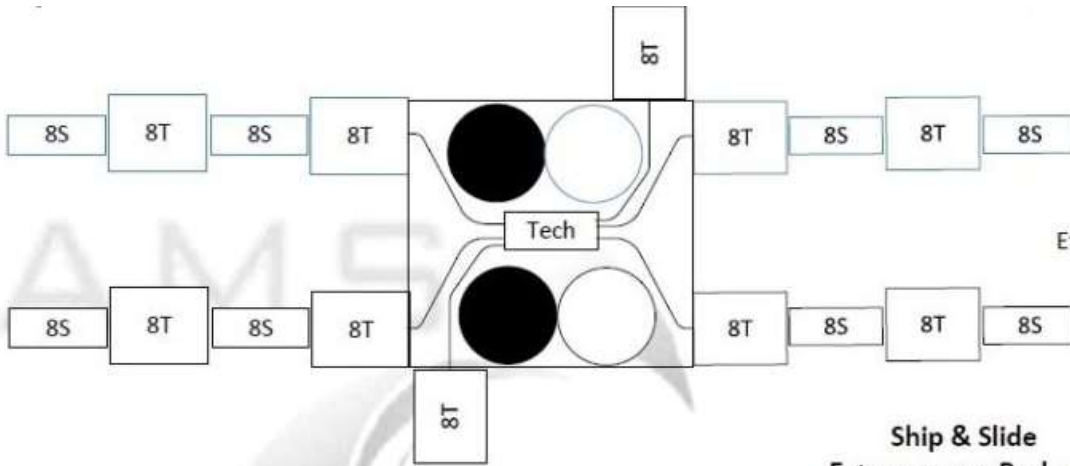

VAC-TOILET SHIP & SLIDE SKID 8 - TOILET MODULE | TRVT50041

Typical Most Efficient Type Setup

Ship & Slide Extravaganza Package
72 toilets 64 hand wash sinks & pump modules will ship on two 48' trailers

Ship & Slide Exhibition Package
32 toilets 32 hand wash sinks & pump modules will ship on one 48' trailer