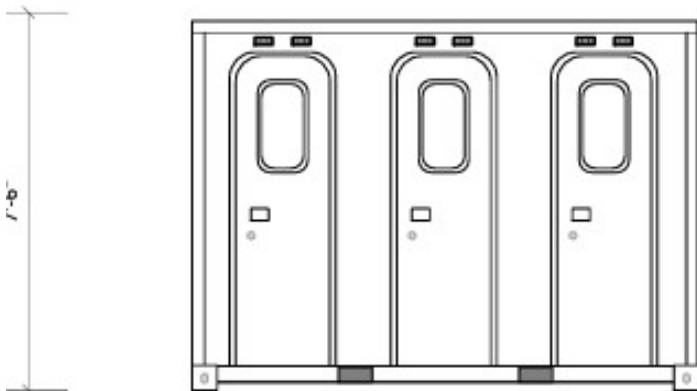

VAC-TOILET SKID 6 – MODULAR RESTROOM | TRVT6-Pack

Description	Specification
Product Number:	TRVT6-Pack
Name:	6-Pack Skid Vacuum Toilet Module - 6 vacuum toilets per unit
Capacity:	6 vacuum Toilets
Available Space per Person:	37 inches
Method of Placement:	Modular System
Water Connection:	2: 1.25" camlock female water connections
Waste Connection:	6 Vacuum shut off and water valves
Electrical Connection:	50-watt solar panel and lithium battery
Measurements:	9'8" × 7'4" × 7'6" (L×W×H)

VAC-TOILET SKID 6 – MODULAR RESTROOM | TRVT6-Pack CONT.

Specifications

Six toilets with private sinks

Porcelain wall hung fixtures & mirrors

Rubber coin over epoxy steel flooring

Jets CVS Toilets and greywater injector