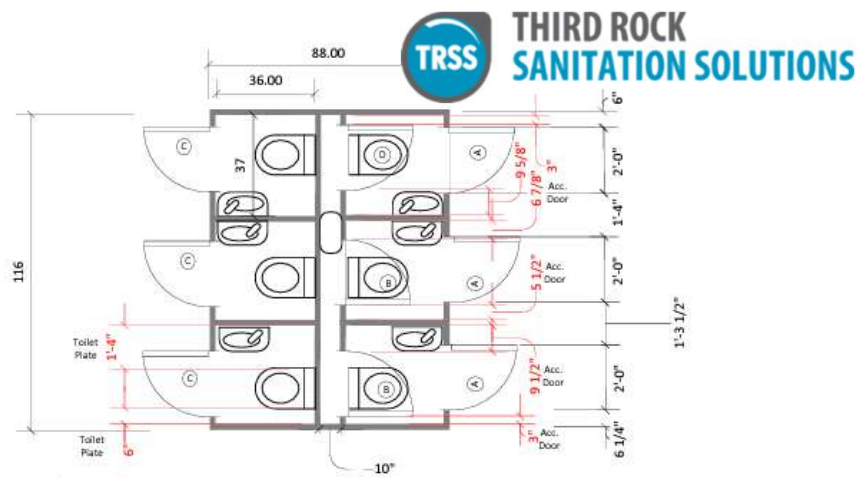

VAC-TOILET SKID 6 – MODULAR RESTROOM | TRVT6-Pack

Description	Specification
Product Number:	TRVT6-Pack
Name:	6-Pack Skid Vacuum Toilet Module - 6 vacuum toilets per unit
Capacity:	6 vacuum Toilets
Available Space per Person:	37 inches
Method of Placement:	Modular System
Water Connection:	2: 1.25" camlock female water connections
Waste Connection:	6 Vacuum shut off and water valves
Electrical Connection:	50-watt solar panel and lithium battery
Measurements:	9'8" × 7'4" × 7'6" (L×W×H)

VAC-TOILET SKID 6 – MODULAR RESTROOM | TRVT6-Pack CONT.

Specifications

Six toilets with private sinks

Porcelain wall hung fixtures & mirrors

Rubber coin over epoxy steel flooring

Jets CVS Toilets and greywater injector