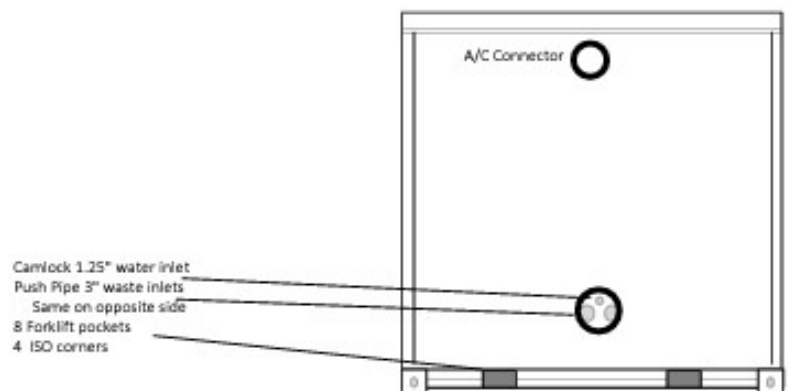

VAC-TOILET SKID 6 – MODULAR RESTROOM | TRVT6-Pack

Description	Specification
Product Number:	TRVT6-Pack
Name:	6-Pack Skid Vacuum Toilet Module - 6 vacuum toilets per unit
Capacity:	6 vacuum Toilets
Available Space per Person:	37 inches
Method of Placement:	Modular System
Water Connection:	2: 1.25" camlock female water connections
Waste Connection:	6 Vacuum shut off and water valves
Electrical Connection:	50-watt solar panel and lithium battery
Measurements:	9'8" × 7'4" × 7'6" (L×W×H)

VAC-TOILET SKID 6 – MODULAR RESTROOM | TRVT6-Pack CONT.

Specifications

Six toilets with private sinks

Porcelain wall hung fixtures & mirrors

Rubber coin over epoxy steel flooring

Jets CVS Toilets and greywater injector