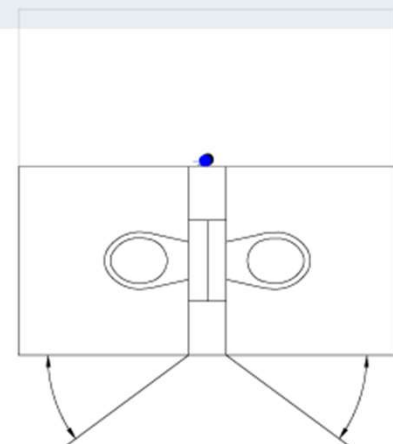

T-CUBE TOILET - TOILET MODULE | TRVT5001

Description	Specification
Product Number:	TRVT5001
Name:	T-Cube Toilet™ - 2 vacuum toilets per unit
Capacity:	2 vacuum toilets
Available Space per Person:	32 inches
Method of Placement:	Modular System
Water Connection:	3/4"
Waste Connection:	3"
Electrical Connection:	1 x 110V/30A
Measurements:	8' x 4' x 8' (LxWxH)
Weight:	+/- lbs.

T-CUBE TOILET - TOILET MODULE | TRVT5001 CONT.

Specifications

T-Cube with 2 toilets, water flushed

Contemporary design for the luxury segment, VIP areas, product launches, etc.

Colors can be adjusted to your wishes