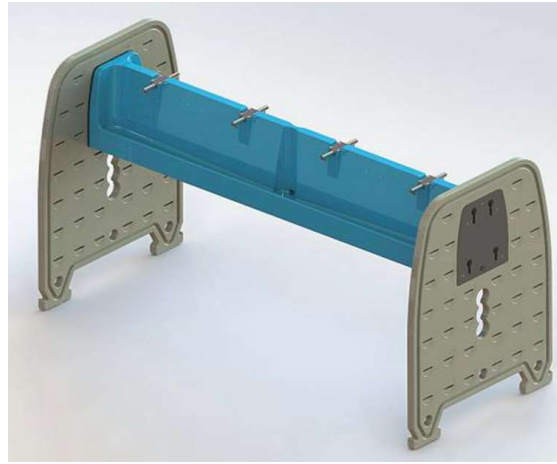

REFRESH

REFRESH- MODULAR WASHBASIN | TRVT0010

Description	Specification
Product Number:	TRVT0010
Name:	ReFresh™
Capacity:	8 Persons
Available Space per Person:	23 inches
Method of Placement:	Modular System
Water Connection:	3/4"
Waste Connection:	3"
Number of Waste Connections:	1 pcs
Direct Closing Tap:	8 × 31 gallons/hour
Measurements:	7.6' × 3' × 4' (L×W×H)
Weight:	=/- 100 lbs
Materials:	<ul style="list-style-type: none"> • Side Panel (2 pcs.): HDPE– Stainless Steel • Basin: HDPE • Taps: Chrome w/ Brass inner housing • Manifold Taps: Chrome w/ Brass inner housing

REFRESH

REFRESH- MODULAR WASHBASIN | TRVT0010 CONT.

Specifications

Innovative 8-bay modular handwash system high capacity

Environmentally friendly with direct stop taps; Suitable for washing and drinking (if water system is certified for potable water)

Very small footprint in use and storage

Extendable in rows

Therefore, low transportation costs

Quick and easy setup, connection and cleaning

20x ReFresh units can be shipped in special storage and transportation rack

Rack can also be used in combination with the UReo urinal system