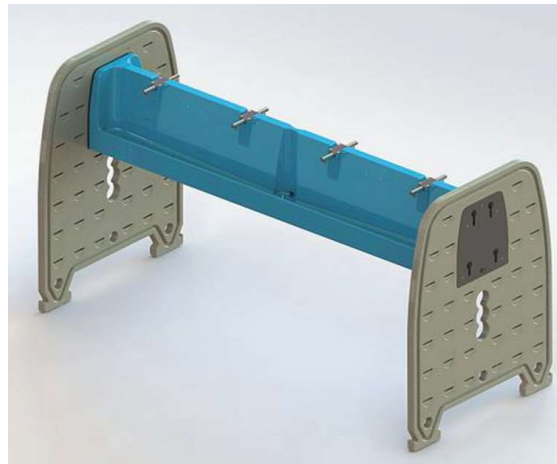

REFRESH

REFRESH- MODULAR WASHBASIN | TRVT0010

Description	Specification
Product Number:	TRVT0010
Name:	ReFresh™
Capacity:	8 Persons
Available Space per Person:	23 inches
Method of Placement:	Modular System
Water Connection:	3/4"
Waste Connection:	3"
Number of Waste Connections:	1 pcs
Direct Closing Tap:	8 × 31 gallons/hour
Measurements:	7.6' × 3' × 4' (L×W×H)
Weight:	=/- 100 lbs
Materials:	<ul style="list-style-type: none"> • Side Panel (2 pcs.): HDPE– Stainless Steel • Basin: HDPE • Taps: Chrome w/ Brass inner housing • Manifold Taps: Chrome w/ Brass inner housing

REFRESH

REFRESH- MODULAR WASHBASIN | TRVT0010 CONT.

Specifications

Innovative 8-bay modular handwash system high capacity

Environmentally friendly with direct stop taps; Suitable for washing and drinking (if water system is certified for potable water)

Very small footprint in use and storage

Extendable in rows

Therefore, low transportation costs

Quick and easy setup, connection and cleaning

20x ReFresh units can be shipped in special storage and transportation rack

Rack can also be used in combination with the UReo urinal system